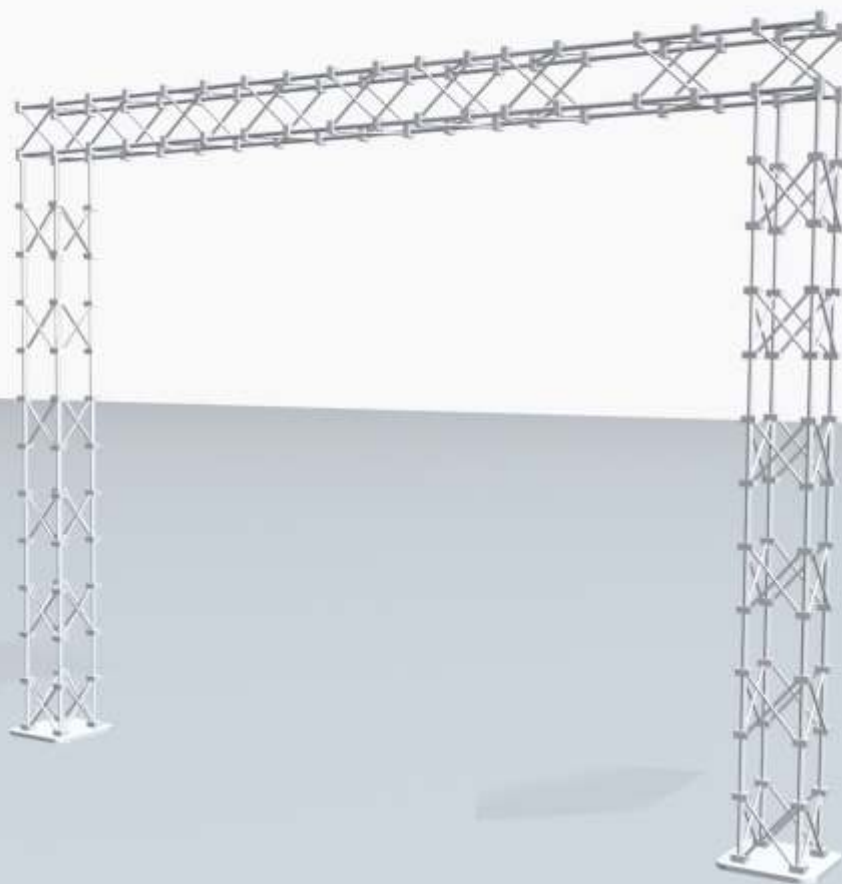

Portale 3 x 3

	STM880MF	8	H tot : 330 mm		
	STM660FF	1	H int : 276 mm		
	STM630MM		L tot : 303 mm		
	STM440MF	1	L int : 276 mm		
	STM440FF				
	STM410MM			STABS36A	2

Portale 3 x 4

	STM880MF	9	H tot : 330 mm		
	STM660FF	1	H int : 276 mm		
	STM630MM		L tot : 374 mm		
	STM440MF		L int : 320 mm		
	STM440FF	1			
	STM410MM			STABS36A	2

Portale 3 x 5

	STM880MF	11	H tot : 330 mm		
	STM660FF		H int : 276 mm		
	STM630MM		L tot : 484 mm		
	STM440MF		L int : 430 mm		
	STM440FF	1			
	STM410MM			STABS36A	2

STAND 3 x 3

	STM880MF	10	H tot : 330 mm		
	STM660FF	1	H int : 237 mm		
	STM630MM		L tot : 303 mm		
	STM440MF	2	L int : 276 mm		
	STM440FF				
	STM410MM			STABS36A	2

STAND 3 x 4

	STM880MF	12	H tot : 330 mm		
	STM660FF	1	H int : 237 mm		
	STM630MM	1	L tot : 381 mm		
	STM440MF		L int : 327 mm		
	STM440FF				
	STM410MM	1		STABS36A	2

STAND 3 x 5

	STM880MF	15	H tot : 330 mm		
	STM660FF		H int : 237 mm		
	STM630MM		L tot : 484 mm		
	STM440MF	1	L int : 430 mm		
	STM440FF	1			
	STM410MM			STABS36A	2

Cubo singolo

Altezza tot: 35,5mm+5mm

Larghezza tot: 35,5mm

2 Cubi Verticali

Altezza tot: 69mm+5mm

Larghezza tot: 35mm

3 Cubi Verticali

Altezza tot: 102,5mm+5mm