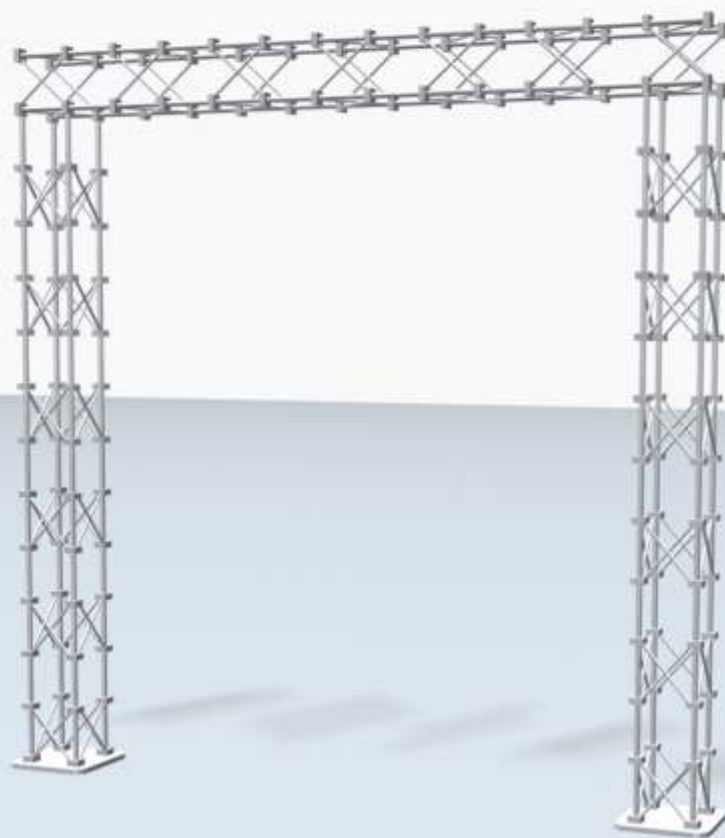

Portale 3 x 3

	STM880MF	8	H tot : 330 mm		
	STM660FF	1	H int : 276 mm		
	STM630MM		L tot : 303 mm		
	STM440MF	1	L int : 276 mm		
	STM440FF				
	STM410MM			STABS36A	2

Portale 3 x 4

	STM880MF	9	H tot : 330 mm		
	STM660FF	1	H int : 276 mm		
	STM630MM		L tot : 374 mm		
	STM440MF		L int : 320 mm		
	STM440FF	1			
	STM410MM			STABS36A	2

Portale 3 x 5

	STM880MF	11	H tot : 330 mm		
	STM660FF		H int : 276 mm		
	STM630MM		L tot : 484 mm		
	STM440MF		L int : 430 mm		
	STM440FF	1			
	STM410MM			STABS36A	2

STAND 3 x 3

	STM880MF	10	H tot : 330 mm		
	STM660FF	1	H int : 237 mm		
	STM630MM		L tot : 303 mm		
	STM440MF	2	L int : 276 mm		
	STM440FF				
	STM410MM			STABS36A	2

STAND 3 x 4

	STM880MF	12	H tot : 330 mm		
	STM660FF	1	H int : 237 mm		
	STM630MM	1	L tot : 381 mm		
	STM440MF		L int : 327 mm		
	STM440FF				
	STM410MM	1		STABS36A	2

STAND 3 x 5

	STM880MF	15	H tot : 330 mm		
	STM660FF		H int : 237 mm		
	STM630MM		L tot : 484 mm		
	STM440MF	1	L int : 430 mm		
	STM440FF	1			
	STM410MM			STABS36A	2

Cubo singolo

Altezza tot: 35,5mm+5mm

Larghezza tot: 35,5mm

2 Cubi Verticali

Altezza tot: 69mm+5mm

Larghezza tot: 35mm

3 Cubi Verticali

Altezza tot: 102,5mm+5mm