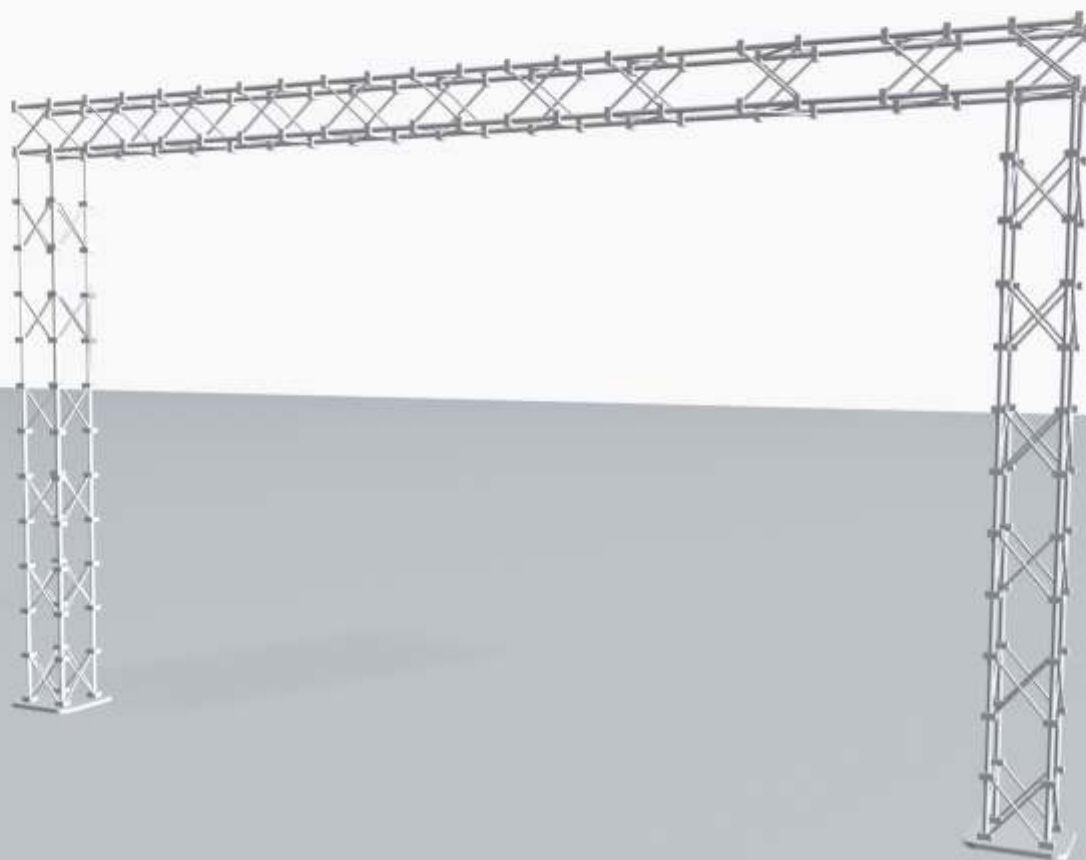

Portale 3 x 3

	STM880MF	8	H tot : 330 mm		
	STM660FF	1	H int : 276 mm		
	STM630MM		L tot : 303 mm		
	STM440MF	1	L int : 276 mm		
	STM440FF				
	STM410MM			STABS36A	2

Portale 3 x 4

	STM880MF	9	H tot : 330 mm		
	STM660FF	1	H int : 276 mm		
	STM630MM		L tot : 374 mm		
	STM440MF		L int : 320 mm		
	STM440FF	1			
	STM410MM			STABS36A	2

Portale 3 x 5

	STM880MF	11	H tot : 330 mm		
	STM660FF		H int : 276 mm		
	STM630MM		L tot : 484 mm		
	STM440MF		L int : 430 mm		
	STM440FF	1			
	STM410MM			STABS36A	2

STAND 3 x 3

	STM880MF	10	H tot : 330 mm		
	STM660FF	1	H int : 237 mm		
	STM630MM		L tot : 303 mm		
	STM440MF	2	L int : 276 mm		
	STM440FF				
	STM410MM			STABS36A	2

STAND 3 x 4

	STM880MF	12	H tot : 330 mm		
	STM660FF	1	H int : 237 mm		
	STM630MM	1	L tot : 381 mm		
	STM440MF		L int : 327 mm		
	STM440FF				
	STM410MM	1		STABS36A	2

STAND 3 x 5

	STM880MF	15	H tot : 330 mm		
	STM660FF		H int : 237 mm		
	STM630MM		L tot : 484 mm		
	STM440MF	1	L int : 430 mm		
	STM440FF	1			
	STM410MM			STABS36A	2